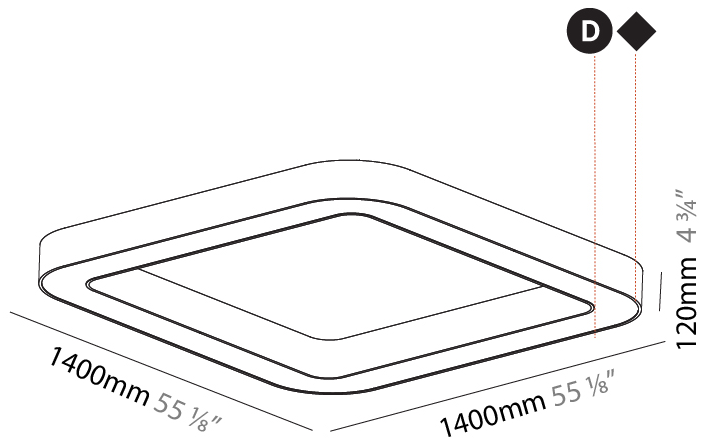

1. To build a product code in our configurator select the specify button on the base model # product page
2. To build a manual product code on this datasheet choose from the options listed below in blue font and add the suffix to the base model #

GENERAL

Series: Glorious
Subseries: Glorious Quantum
Brand: Prolicht
Division: Architectural
Mounting Type: Surface
Mounting Location: Ceiling

PHYSICAL

Length (mm): 1400
Length (in): 55 1/8
Width (mm): 1400
Width (in): 55 1/8
Height (mm): 120
Height (in): 4 3/4
Light Distribution: Direct
Weight (kg): 16.878
Weight (lbs): 37.13
Diffuser: PMMA - Opal or Micro-Prism
Fixture Finish: SSR / BKV / CWI / CRY / HAB / UFT / ITA / RUA / FTG / MYG / LOD / PUS / FRO / FUP / KIA / POP / BLS / SPG / MEY / GOH / GUM / CHC / COM / ABZ / JAG / OBR / MOS / ROR
Fixture Material: Aluminum

ELECTRICAL

Lamp Type: LED (Zhaga Standard)
Input Wattage (W): 80
Total Output Wattage (W): 64 / 51.2 (3500K)
Dimming: Non-Dimming / Phase Dimming (120Vac only) / 0-10V Dimming
Driver Included: Yes
Driver Location: Integrated
Driver Type: Constant Current - 120 / 277Vac
Driver Class: Class 2
Input Voltage (V): 120 - 277
Constant Current (MA): 350 / 800 (3500K)

LED

Color Temperature (°K): 3000 / 3500 / 4000
Max. Delivered Lumen (lm): 7380 / 7644 / 7800
CRI: >80 CRI
Efficiency (%): 65
Lamp Life (hrs): 50000

OPTICAL

RATINGS AND CERTIFICATIONS

Certified By: Certified for North American Standards
IP rating: IP20