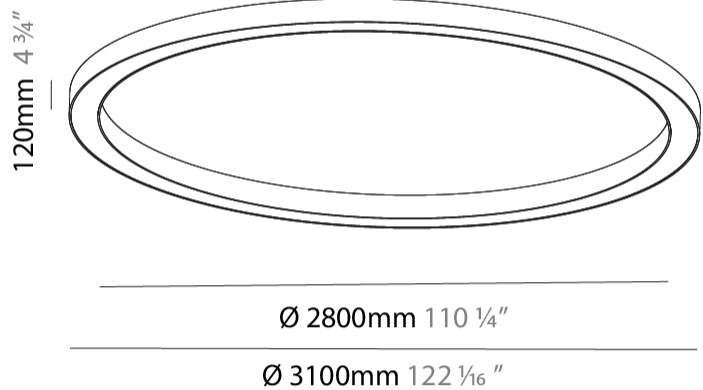

1. To build a product code in our configurator select the specify button on the base model # product page
2. To build a manual product code on this datasheet choose from the options listed below in blue font and add the suffix to the base model #

GENERAL

Series: Glorious
Subseries: Glorious
Brand: Prolicht
Division: Architectural
Mounting Type: Surface
Mounting Location: Ceiling
Subcategory: Ambient

PHYSICAL

Shape: Round
Diameter (mm): 3100
Diameter (in): 122 1/16
Height (mm): 120
Height (in): 4 3/4
Light Distribution: Direct
Weight (kg): 38.3
Weight (lbs): 84.26
Diffuser: PMMA - Opal
Fixture Finish: SSR / BKV / CWI / CRY / HAB / UFT / ITA / RUA / FTG / MYG / LOD / PUS / FRO / FUP / KIA / POP / BLS / SPG / MEY / GOH / GUM / CHC / COM / ABZ / JAG / OBR / MOS / ROR
Fixture Material: Aluminum

ELECTRICAL

Lamp Type: LED (Zhaga Standard)
Input Wattage (W): 160
Total Output Wattage (W): 128 / 102.4 (3500K)
Dimming: Non-Dimming / Phase Dimming (120Vac only) / 0-10V Dimming
Driver Included: Yes
Driver Location: Integrated
Driver Type: Constant Current - 120 / 277Vac
Driver Class: Class 2
Input Voltage (V): 120 - 277
Constant Current (MA): 350 / 800 (3500K)

LED

Color Temperature (°K): 3000 / 3500 / 4000
Max. Delivered Lumen (lm): 14770 / 15288 / 15600
CRI: >80 CRI
Efficiency (%): 65
Lamp Life (hrs): 50000

OPTICAL

RATINGS AND CERTIFICATIONS

Certified By: Certified for North American Standards
IP rating: IP20