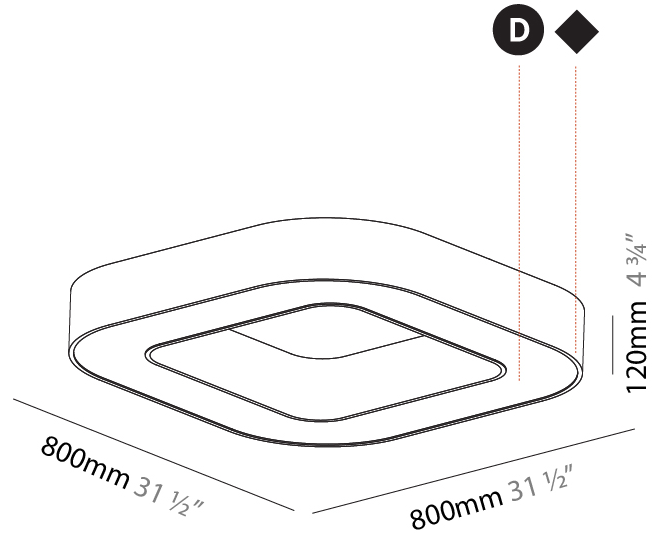

1. To build a product code in our configurator select the specify button on the base model # product page
2. To build a manual product code on this datasheet choose from the options listed below in blue font and add the suffix to the base model #

GENERAL

Series: Glorious
Subseries: Glorious Quantum
Brand: Prolicht
Division: Architectural
Mounting Type: Surface
Mounting Location: Ceiling
Subcategory: Ambient

PHYSICAL

Shape: Square
Length (mm): 800
Length (in): 31 1/2
Width (mm): 800
Width (in): 31 1/2
Height (mm): 120
Height (in): 4 3/4
Light Distribution: Direct
Weight (kg): 9.04
Weight (lbs): 19.92
Diffuser: PMMA - Opal or Micro-Prism
Fixture Finish: SSR / BKV / CWI / CRY / HAB / UFT / ITA / RUA / FTG / MYG / LOD / PUS / FRO / FUP / KIA / POP / BLS / SPG / MEY / GOH / GUM / CHC / COM / ABZ / JAG / OBR / MOS / ROR
Fixture Material: Aluminum

ELECTRICAL

Lamp Type: LED (Zhaga Standard)
Input Wattage (W): 40
Total Output Wattage (W): 32 / 25.6 (3500K)
Dimming: Non-Dimming / Phase Dimming (120Vac only) / 0-10V Dimming
Driver Included: Yes
Driver Location: Integrated
Driver Type: Constant Current - 120 / 277Vac
Driver Class: Class 2
Input Voltage (V): 120 - 277
Constant Current (MA): 350 / 800 (3500K)

LED

Color Temperature (°K): 3000 / 3500 / 4000
Max. Delivered Lumen (lm): 3690 / 3822 / 3900
CRI: >80 CRI
Efficiency (%): 65
Lamp Life (hrs): 50000

OPTICAL

RATINGS AND CERTIFICATIONS

Certified By: Certified for North American Standards
IP rating: IP20